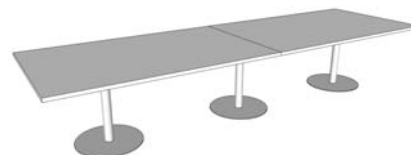

EXTRA RECTANGULAR

T6240	4000x1200	649,10 €
T6245	4500x1200	685,10 €
T6250	5000x1200	721,20 €