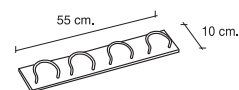

1012-C

4 colgadores

1013-C

6 colgadores