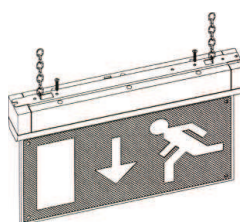

LED module

Diffuser with the luminaire performance

Lateral mounting on the wall

Ceiling mounting (suspended with chain)

Frontal mounting on the wall

ACCESORIES

ST 36 ceiling recess frame
Code: 18347

Ceiling mounting (direct)