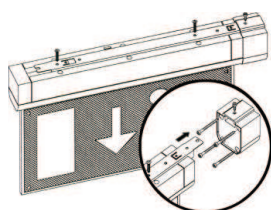

LED module

Diffuser with the luminaire performance

Lateral mounting on the wall

Ceiling mounting (suspended with chain)

Frontal mounting on the wall

ACCESORIES

ST 36 ceiling recess frame
Code: 18347

Ceiling mounting (direct)