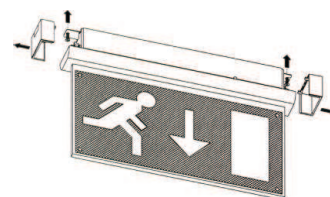

LED module

Diffuser with the luminaire performance

Lateral mounting on the wall

Ceiling mounting (suspended with chain)

Frontal mounting on the wall

ACCESORIES

ST 36 ceiling recess frame
Code: 18347

Ceiling mounting (direct)