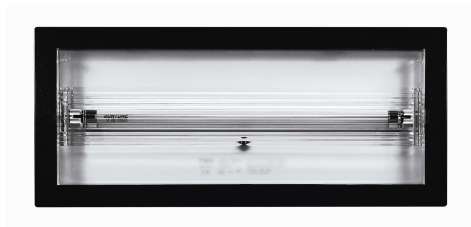

Accessories:

ST-21

Clips ST-21 (to recess the Light in the ceiling).

ST-26

Decorative Frames (available in White, grey & graphite colours).

ST-27

Double sided Diffuser with Pictograms

ST-27 (AN-1)

ST-27 (AN-2)

ST-27 (AN-3)

ST-27 (AN-4)