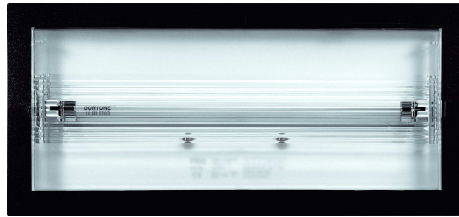

Accessories:

ST-21

Clips ST-21 (to recess in the ceiling).

ST-28

Decorative Frames (available in white, grey & graphite colours).

ST-29

Double sided Diffuser with Pictograms.

ST-29 (SH-1)

ST-29 (SH-2)

ST-29 (SH-3)

ST-29 (SH-4)

ST-30

IP65 box