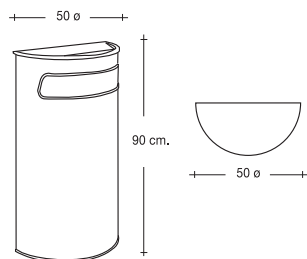

6701-TI

Papelera de acero-lijado inoxidable con tapa abatible. Interior con enganches para bolsas. Abertura y base con goma protectora. Con tapa acero.

LEY ANTITABACO

Acero inoxidable.
AISI 304
50 ø x 90 cm. H.

Waste bin with lid, smailess steel with satin finish inner hook for tras bag. Rubberized side openings and feet. Steel lid. Smoking ban